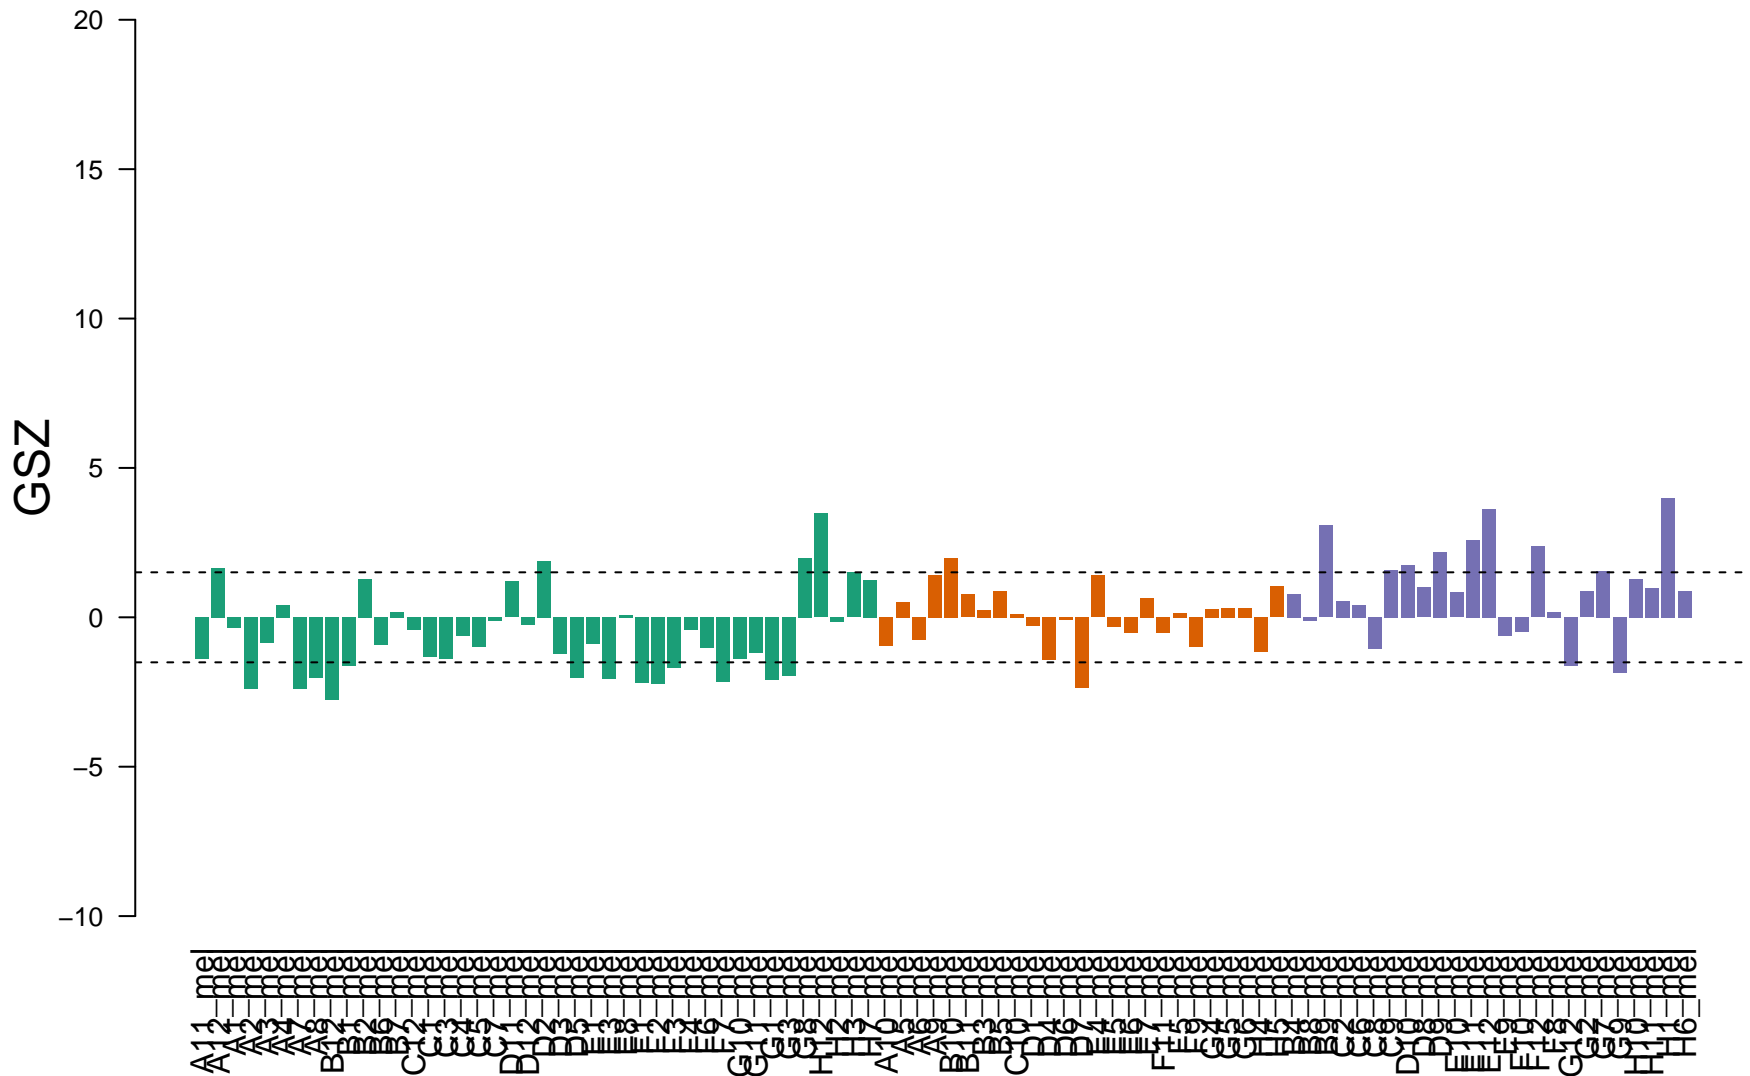

WOO_LIVER_CANCER_RECURRENCE_UP

- on
-
- off

WOO_LIVER_CANCER_RECURRENCE_UP

Enrichment in overexpression spots

Enrichment in kMeans clusters